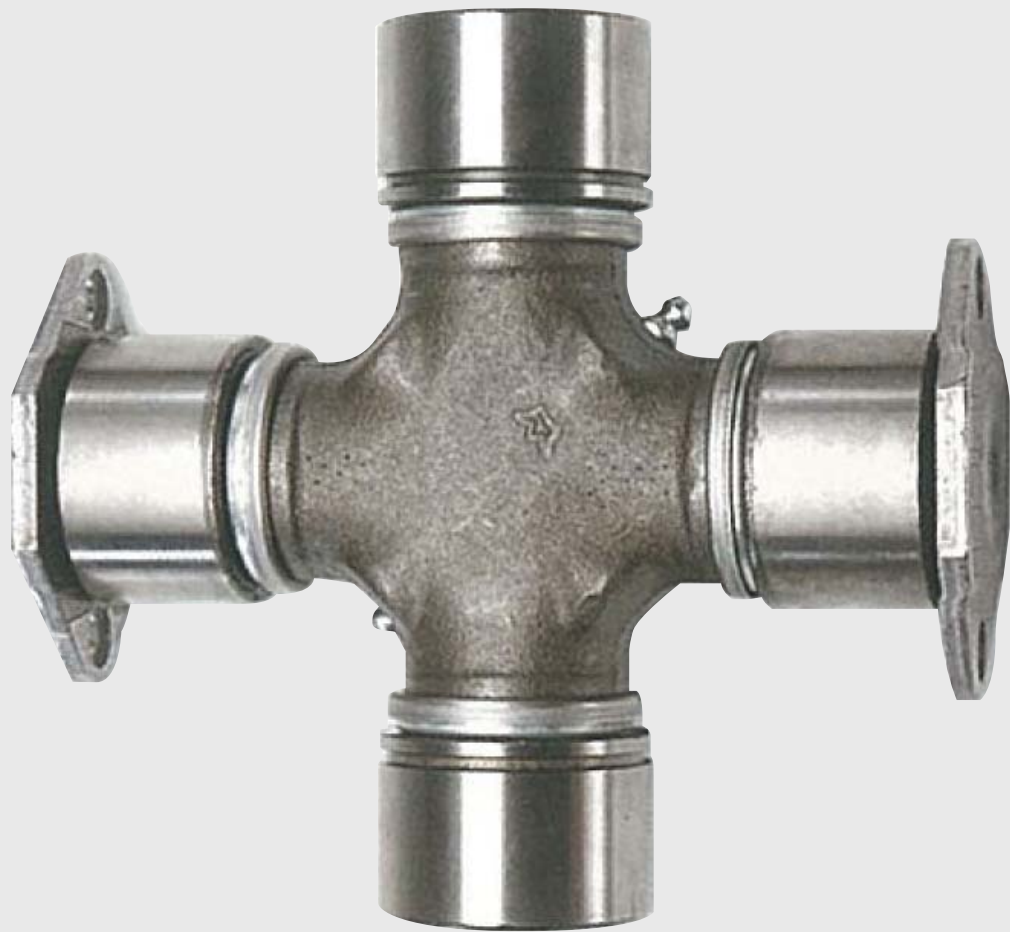

# Driveline

We stock in excess of 30 types of universal joints for both steering and drive shaft applications. Our range covers staked, internal circlip, external circlip and mechanics. We have metric cap sizes that range from 14 to 72mm in diameter, so we should have the part you are looking for. A complete range of drive shaft components and centre bearings is stocked, as well as American gearbox and differential yokes.