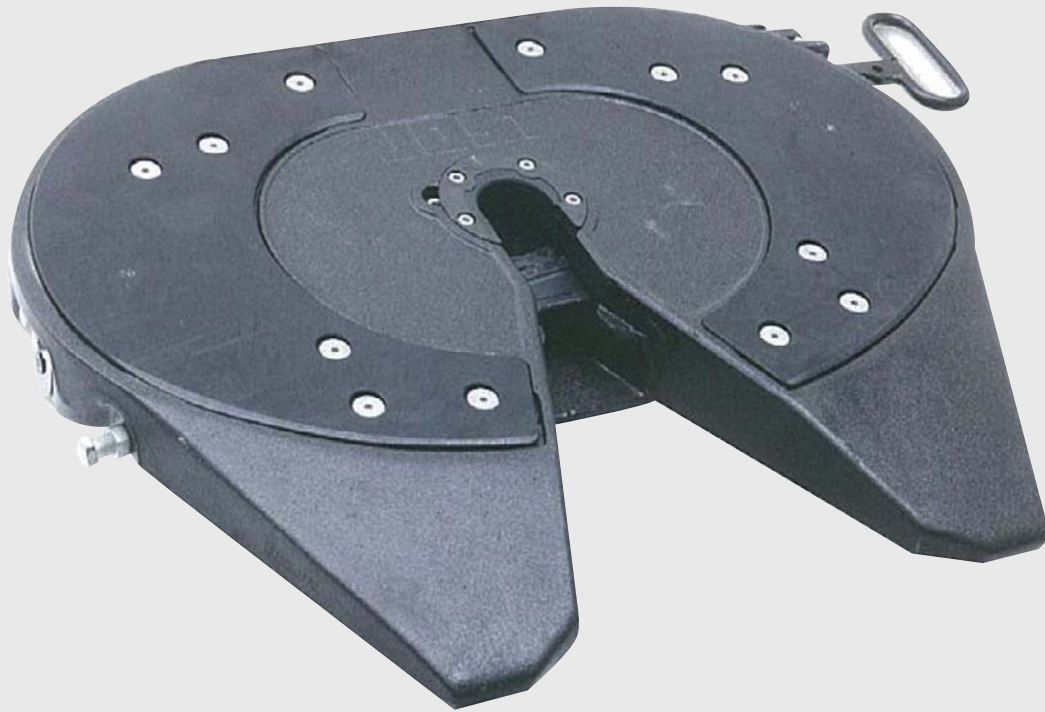

# Fifth wheels, axles & landing legs

At Southern Cross Parts we stock a range of fifth wheels, ball races and landing legs to cover most applications. Our range of Jost fifth wheels includes both semi and fully oscillating models. We stock a full range of both BPW and Jost ball races, both single and double balled ranging in size from 400 to 1200mm. Tow eyes and couplings from Ringfeder & Rockinger 40 and 50mm versions are stocked, as well as SAF Holland, Fuwa K-Hitch, "Big D" fifth wheels and a full range of genuine replacement parts. For all models & manufacturers. Jost, SAF Holland, TMC & K-Hitch landing legs & parts are stocked.